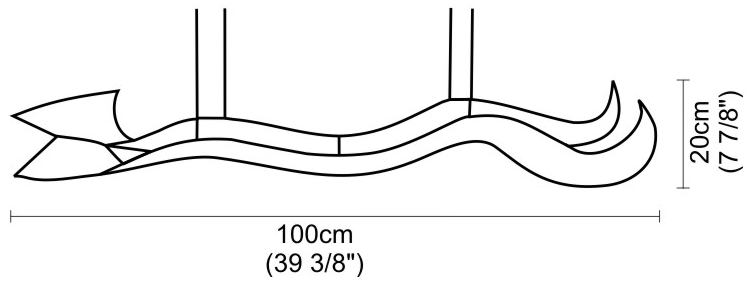

TEMPO PERSO SUSPENSION

D131244- _____
base number

1. To build a product code in our configurator select the specify button on the base model # product page
2. To build a manual product code on this datasheet choose from the options listed below in blue font and add the suffix to the base model #

GENERAL

Series: Tempo Perso
Brand: Knikerboker
Division: Design
Mounting Type: Suspension
Mounting Location: Ceiling
Subcategory: Pendant

PHYSICAL

Shape: Curves
Length (mm): 1000
Length (in): 39 3/8
Height (mm): 200
Height (in): 7 7/8
Light Distribution: Indirect
Fixture Finish: EWH / EBK / MAN / COF / PRD / SLF / GLF / CLF / BRL / EWS / EWG / EWC / EWR / EBS / EBG / EBC / EBC / EBB / MAS / MAD / MAC / MAB / COS / CGO / CCL / CBL / PRS / PRG / PRC / PRB
Fixture Material: Aluminum
Cable Details: 4 Steel Cables 2000mm / 78 3/4" - Silicon Cable 2000mm / 78 3/4"

ELECTRICAL

Lamp Type: LED
Total Output Wattage (W): 30
Dimming: Tri-Mode (Non-Dimming and Phase Dimming (120Vac only) and 0-10V Dimming)
Driver Included: Yes
Driver Location: Integrated
Driver Type: Constant Current - Universal
Driver Class: Class 2
Input Voltage (V): 120 - 277
Constant Current (MA): 250
Upon Request: 0-10Vdc dimming / Phase dimming @120Vac / 277Vac

LED

Number of LEDs: 3
Color Temperature (°K): 3000
Max. Delivered Lumen (lm): 3300
CRI: >85 CRI
Lamp Life (hrs): 50000

OPTICAL

RATINGS AND CERTIFICATIONS

Certified By: CSA Certified to UL and CSA Standards
IP rating: IP20